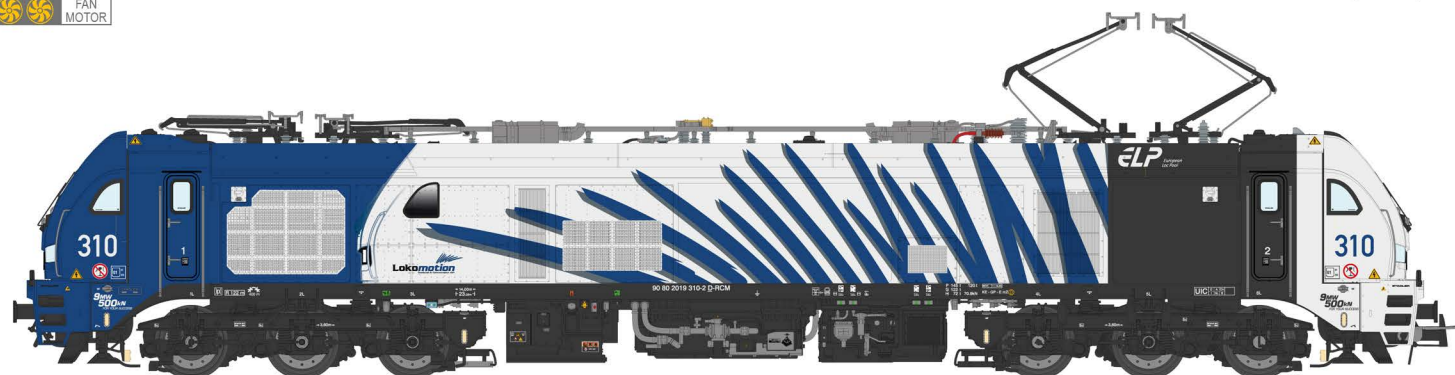

Euro9000 Locomotive 2019 310-2

In cooperation with | In Kooperation mit: - LOKOMOTION Gesellschaft für Schienentraktion mbH
- Railcolor Design

Ep.	VI
	266
	NEM660 21MTC
	FAN MOTOR