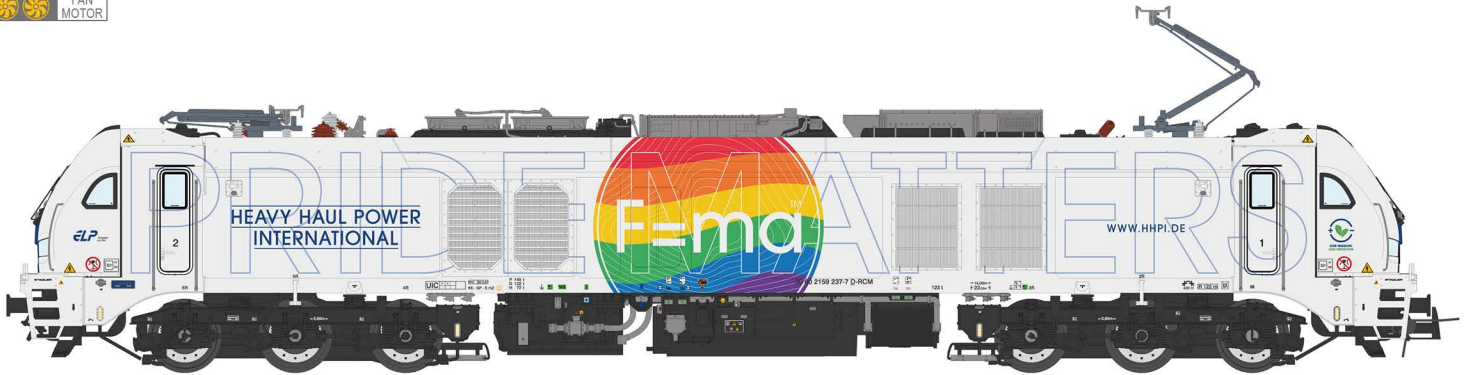

Dual Mode Locomotive 159 237-7

In cooperation with | In Kooperation mit: - HHPI Heavy Haul Power International GmbH

Ep.	VI
	266
	NEM660 21MTC
	FAN MOTOR