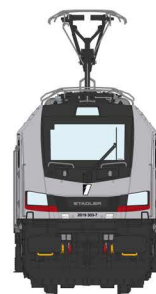

# Special Highlights **H0** - 2024

**Euro9000 Locomotive 2019 303-7**

In cooperation with | In Kooperation mit: - Rail Force One  
- Railcolor Design

Ep.	VI
	266
	NEM660 21MTC
	FAN MOTOR

S0193039	AC		- AC digital version
S0193038			- AC with Sound + Panto (Premium line version)
S0193031	DC	=	- DC analogic version
S0193030	=		- DC with Sound + Panto (Premium line version)